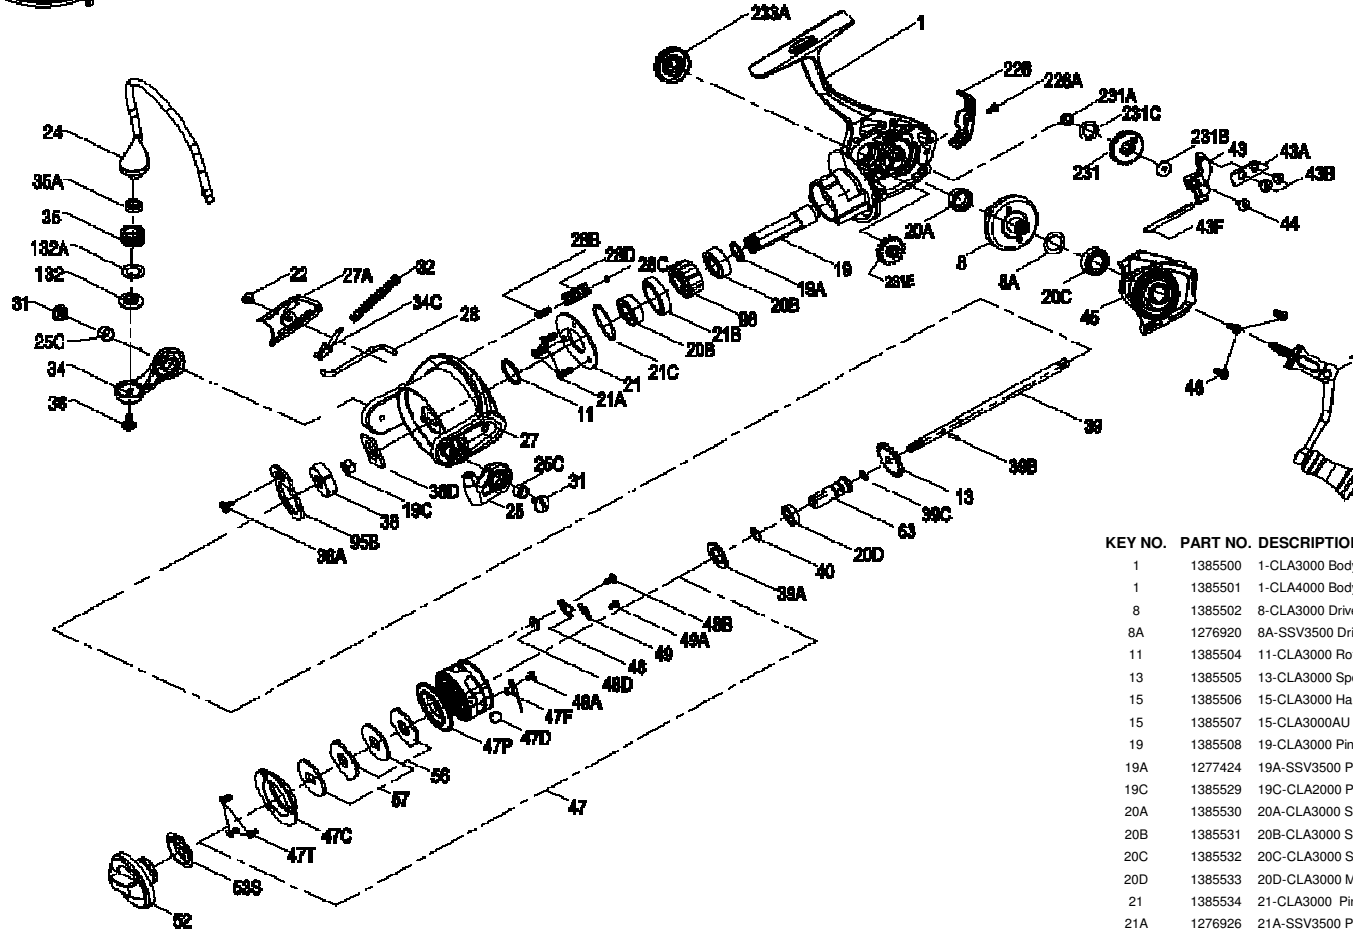

PARTS LIST FOR MODEL CLASH3000/CLASH3000AU/CLASH4000/CLASH4000AU

KEY NO. PART NO. DESCRIPTION

28C	1385547	28C-CLA3000 Rotor Brake Seal
28D	1385545	28D-CLA3000 Rotor Brake
31	1385548	31-CLA3000 Ball Arm Screw (2req.)
32	1385549	32-CLA3000 Ball Spring
34	1385550	34-CLA3000 Ball Arm
34C	1385551	34C-CLA3000 Pivot Arm
35	1276939	35-SSV3500 Line Roller
35A	1385552	35A-CLA3000 Line Roller Sealed Ball Bearing
36	1277061	36-SSV5500 Line Roller Screw
38	1385623	38-CLA2000 Rotor Nut
38A	1385624	38A-CLA2000 Rotor Nut Lock Plate Screw
38D	1385555	38D-CLA3000 Rotor Washer
39	1385556	39-CLA3000 Main Shaft
39	1385557	39-CLA4000 Main Shaft
39A	1385558	39A-CLA3000 Spool Adjust Washer
39B	1385559	39B-CLA3000 Main Shaft Pin
39C	1385560	39C-CLA3000 Main Shaft Seal
40	1385588	40-CLA3000 Main Shaft Bushing O-Ring(2req.)
43	1385561	43-CLA3000 O/S Slider
43A	1385562	43A-CLA3000 O/S Slider Guide
43B	1277070	43B-SSV5500 O/S Slider Guide Screw(2req.)
43F	1385563	43F-CLA3000 Guide Shaft
44	1385564	44-CLA3000 Main Shaft Screw
45	1385565	45-CLA3000 Body Cover
45	1385566	45-CLA4000 Body Cover
46	1385567	46-CLA3000 Body Cover Screw (3req.)
47	1385569	47-CLA3000 Spool Assembly
47	1385570	47-CLA4000 Spool Assembly
47C	1385571	47C-CLA3000 Drag Cover
47D	1276953	47D-SSV3500 Line Clip
47F	1385572	47F-CLA3000 Line Clip Retainer
47P	1385573	47P-CLA3000 Spool
47P	1385574	47P-CLA4000 Spool
47T	1341544	47T-SSV7500LC Rear Cover Screw(3req.)
48	1385578	48-CLA3000 Spool Click Plate
48B	1385581	48B-CLA3000 Spool Clicker Spring Screw
48D	1385579	48D-CLA3000 Spool Clicker Spacer Ring
49	1385580	49-CLA3000 Spool Click Spring
49A	1341547	49A-SSV7500LC Spool Clicker Spring Screw(2req.)
52	1385582	52-CLA3000 Drag Knob Assembly
53S	1385583	53S-CLA3000 Drag Knob Seal
56	1385584	56-CLA3000 Drag Friction Washer (2req.)
57	1385585	57-CLA3000 Keyed Drag Washer (2req.)
57	1385586	57-CLA4000 Keyed Drag Washer (2req.)
63	1385587	63-CLA3000 Main Shaft Bushing
95B	1385647	95B-CLA2000 Rotor Nut Locking Plate
98	1276966	98-SSV3500 Clutch/Sleeve Assembly
132	1277096	132-SSV5500 Line Roller Collar
132A	1277097	132A-SSV5500 Line Roller Washer
226	1385590	226-CLA3000 Rear Cover
226A	1385591	226A-CLA3000 Rear Cover Screw
231	1385592	231-CLA3000 O/S Gear
231	1385593	231-CLA4000 O/S Gear
231A	1385595	231A-CLA3000 O/S Gear Bushing
231B	1385596	231B-CLA3000 O/S Gear Screw
231C	1385594	231C-CLA3000 O/S Gear Washer
231E	1385597	231E-CLA4000 Slow O/S Gear
233A	1385598	233A-CLA3000 Handle Cap