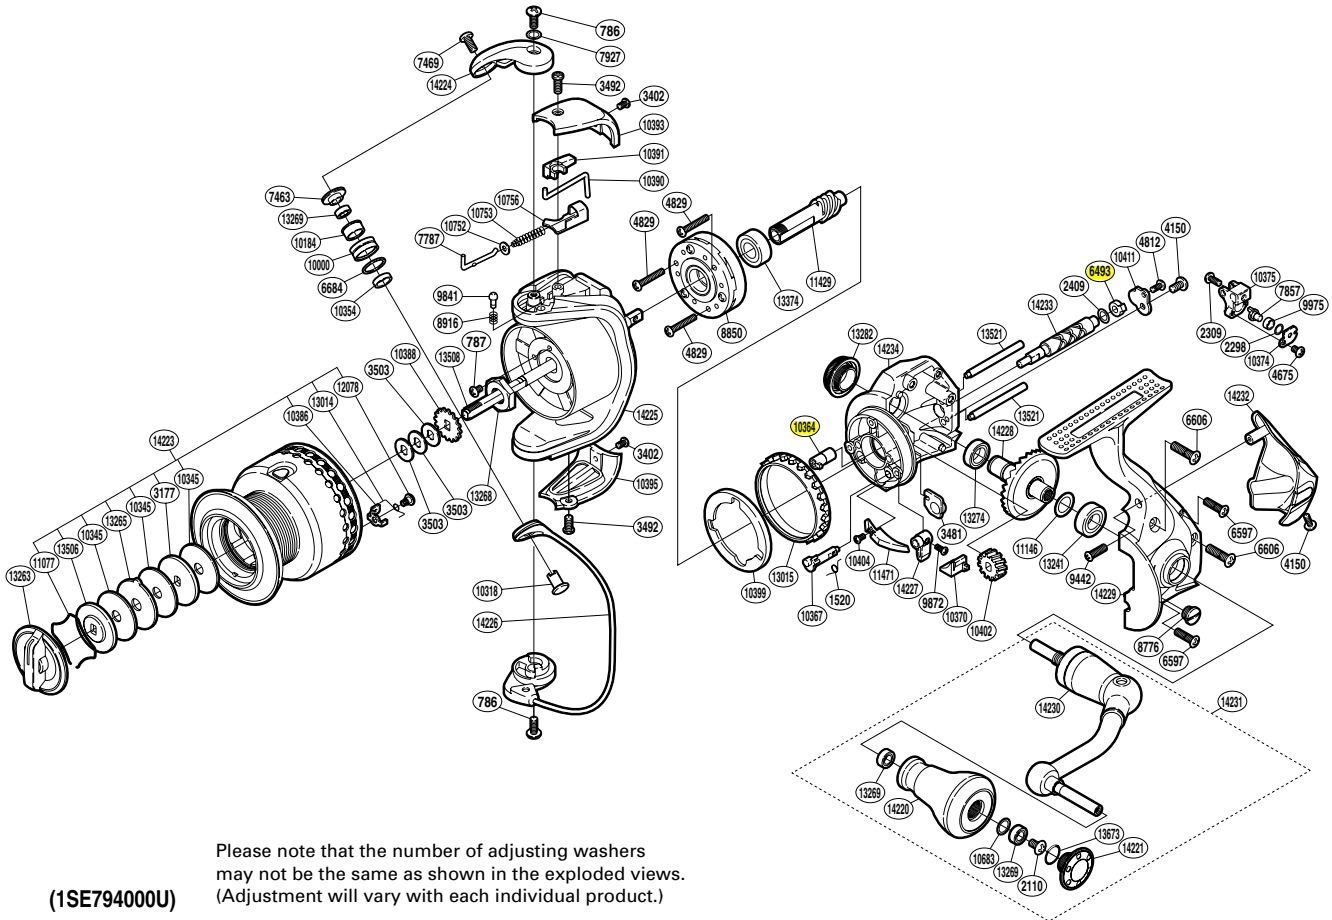

SHIMANO

STRADIC C14 SA-RB

STCI4-4000F

Please note that the number of adjusting washers may not be the same as shown in the exploded views. (Adjustment will vary with each individual product.) (1SE794000U)