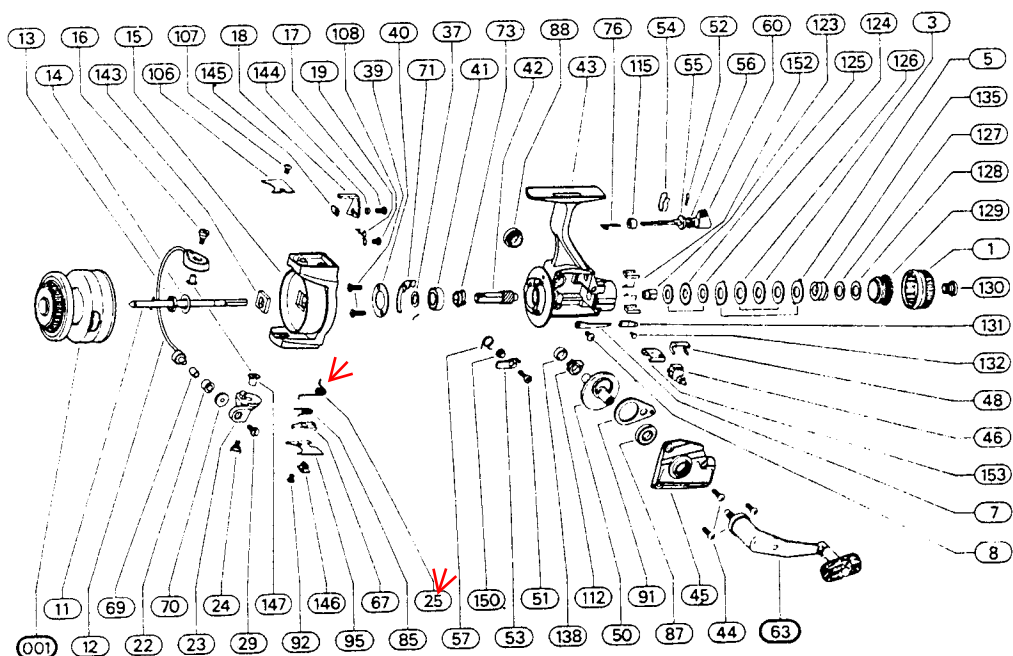

Shakespeare®

REF. NO.	PART NO.	DESCRIPTION	REF. NO.	PART NO.	DESCRIPTION
1	79-40-0084-01	Drag Nut	67	79-37-0082-01	Bail Fold Lever
3	79-72-0242-01	Metal Washer	69	79-63-0010-01	Line Roller Sleeve
5	79-72-0243-01	Eared Washer	70	79-21-0010-01	Line Roller Cup
7	79-67-0157-01	Click Spring	71	79-08-0016-01	Bail Brake
8	79-58-0275-01	Click Screw	73	79-50-0036-01	Ratchet
11	79-60-0070-01	Main Shaft	76	79-02-0029-01	Throwout Arm
12	79-03-0049-01	Bail Wire	85	79-67-0155-01	Release Button Spring
13	79-40-0001-01	Pickup Nut	87	79-04-0016-01	Ball Bearing
14	79-72-0246-01	Pickup Nut Washer	88	79-12-0008-01	Crank Cap
15	41/30-15	Pickup Housing	91	79-37-0078-01	Level Wind Lever
16	79-58-0268-01	Bail Screw	92	79-58-0279-01	Plate Screw
17	79-58-0270-01	Trip Lever Screw	95	79-47-0204-01	Bail Spring Plate
18	79-37-0079-01	Trip Lever	106	79-47-0206-01	Trip Lever Plate
19	79-67-0037-01	Trip Lever Spring	107	79-58-0274-01	Plate Screw
22	79-57-0007-01	Line Roller	108	79-58-0278-01	Trip Spring Screw
23	79-07-0042-01	Bail Bracket	112	79-11-0035-01	Silent N/R Cam
24	79-58-0268-01	Bail Bracket Screw	115	79-02-0028-01	Silent A/R Arm
25	79-67-0160-01	Bail Spring	123	79-61-0002-01	Drag Shaft
29	79-58-0280-01	Roller Screw	124	79-72-0245-01	Vinyl Washer
37	79-72-0363-01	Metal Washer	125	79-72-0241-01	Latch Washer
39	79-58-0277-01	Retainer Screw	126	79-72-0244-01	Fiber Washer
40	79-53-0047-01	Bearing Retainer	127	79-72-0240-01	Metal Washer
41	79-04-0001-01	Ball Bearing	128	79-72-0239-01	Nylon Washer
42	79-46-0063-01	Pinion	129	79-50-0029-01	Drag Ratchet
43	41/30-43	Frame Assembly	130	79-58-0163-01	Drag Knob Screw
44	79-58-0273-01	Cover Screw	131	79-37-0085-01	Lever
45	42/30-45	Cover Plate	132	79-45-0021-01	Lever Pin
46	79-75-0047-01	Level Wind Yoke	135	79-67-0091-01	Drag Spring
48	79-15-0023-01	Retainer Clip	138	79-65-0008-01	N/R Cam Spacer
50	79-28-0098-01	Drive Gear	143	79-72-0362-01	P/U Nut Washer
51	79-58-0276-01	N/R Pawl Screw	144	79-09-0010-01	Trip Lever Bushing
52	79-15-0022-01	Retainer Clip	145	79-65-0006-01	Trip Lever Spacer
53	79-43-0084-01	A/R Pawl	146	79-10-0044-01	Bail Fold Button
54	79-67-0163-01	A/R Cam Spring	147	79-63-0025-01	Threaded Sleeve
55	79-11-0033-01	A/R Cam	150	79-65-0009-01	N/R Pawl Spacer
56	79-72-0365-01	A/R Cam Washer	152	79-49-0001-01	Housing Protector
57	79-67-0152-01	N/R Spring	153	79-15-0020-01	Level Wind Ret. Cl.
60	79-60-0069-01	A/R Shaft	001	41/30-001	Spool Assembly
63	42/30-63	Crank Assembly			