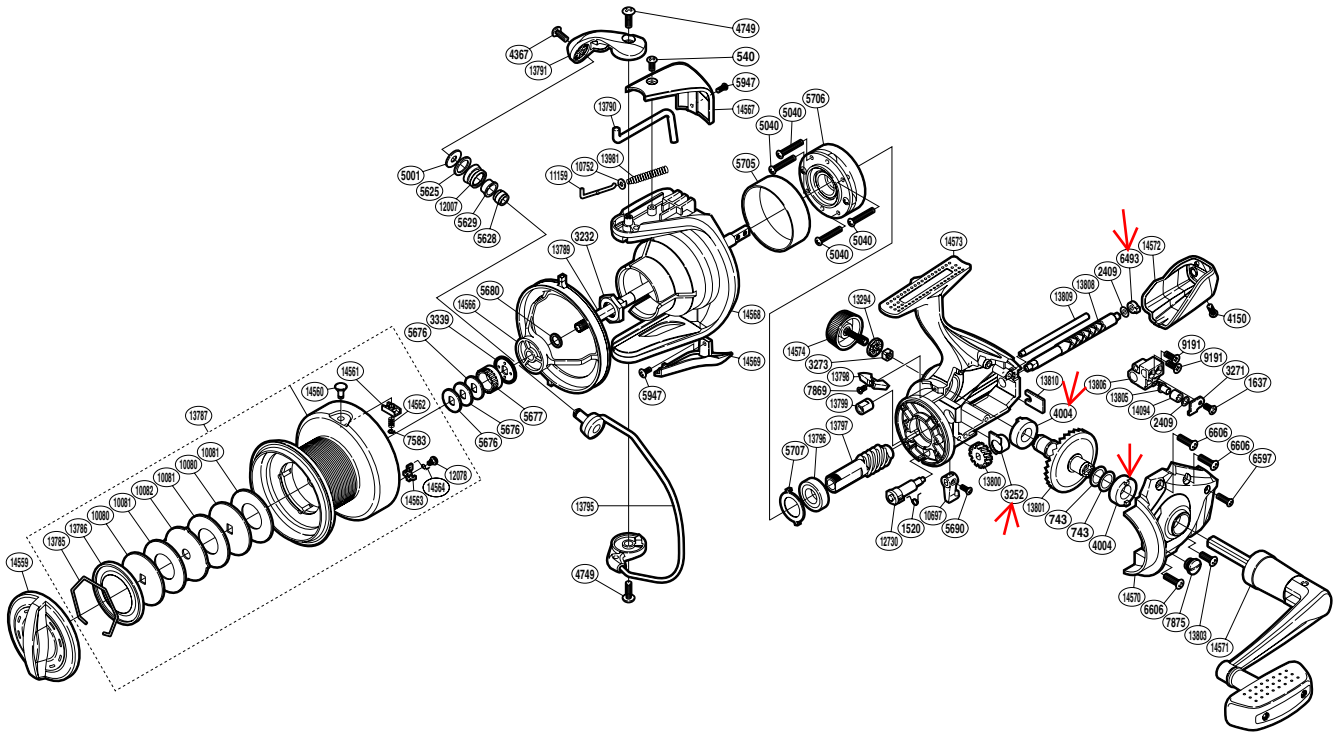

SHIMANO

AERLEX XSA

ALX-8000XSA

Please note that the number of adjusting washers may not be the same as shown in the exploded views. (Adjustment will vary with each individual product.)

(1SG678001G)

Part No.	Description	Part No.	Description	Part No.	Description
RD 0540	Screw	RD 6493	Worm Bushing (rear)	RD13799	Worm Bushing (front)
RD 0743	Washer	RD 6597	Screw	RD13800	Idle Gear
RD 1520	Anti-Reverse Cam Spring	RD 6606	Screw	RD13801	Drive Gear
RD 1637	Screw	RD 7583	E Lock	RD13803	Screw
RD 2409	Spacer	RD 7869	Screw	RD13805	Oscillating Pawl
RD 3232	Rotor Nut	RD 7875	Oil Cap	RD13806	Oscillating Slider
RD 3252	Bushing	RD 9191	Screw	RD13808	Worm Shaft
RD 3271	Oscillating Pawl Cover	RD10080	Key Washer	RD13809	Oscillating Guide
RD 3273	Handle Screw Lock	RD10081	Drag Washer	RD13810	Worm Shaft Retainer
RD 3339	Spool Support B	RD10082	Eared Washer	RD13981	Bail Spring
RD 4004	Drive Gear Bushing	RD10697	Anti-Reverse Lever	RD14094	Oscillating Slider Bushing
RD 4150	Screw	RD10752	Bail Spring Guide A Support	RD14559	Drag Knob
RD 4367	Screw	RD11159	Bail Spring Guide A	RD14560	Line Clip
RD 4749	Screw	RD12007	Line Roller	RD14561	Line Clip Holder
RD 5001	Line Roller Washer	RD12078	Screw	RD14562	Line Clip Spring
RD 5040	Screw	RD12730	Anti-Reverse Cam	RD14563	Drag Click
RD 5625	Line Roller Spacer	RD13294	Handle Screw Lock Washer	RD14564	Drag Click Spring
RD 5628	Line Roller Collar	RD13785	Drag Washers Retainer	RD14566	Line Safety Guard
RD 5629	Line Roller Bushing	RD13786	Seal Plate	RD14567	Bail Spring Cover
RD 5676	Spool Washer	RD13787	Spool Assembly	RD14568	Rotor
RD 5677	Spool Support A	RD13789	Main Shaft	RD14569	Bail Hold Support Guard
RD 5680	Spacer	RD13790	Bail Trip Lever	RD14570	Side Cover
RD 5690	Screw	RD13791	Bail Arm	RD14571	Handle Assembly
RD 5705	Roller Clutch Ring	RD13795	Bail Assembly	RD14572	Rear Protector
RD 5706	Roller Clutch Assembly	RD13796	Ball Bearing	RD14573	Body
RD 5707	Bearing Washer	RD13797	Pinion Gear	RD14574	Handle Screw Cap
RD 5947	Screw	RD13798	Bail Trip Strike		