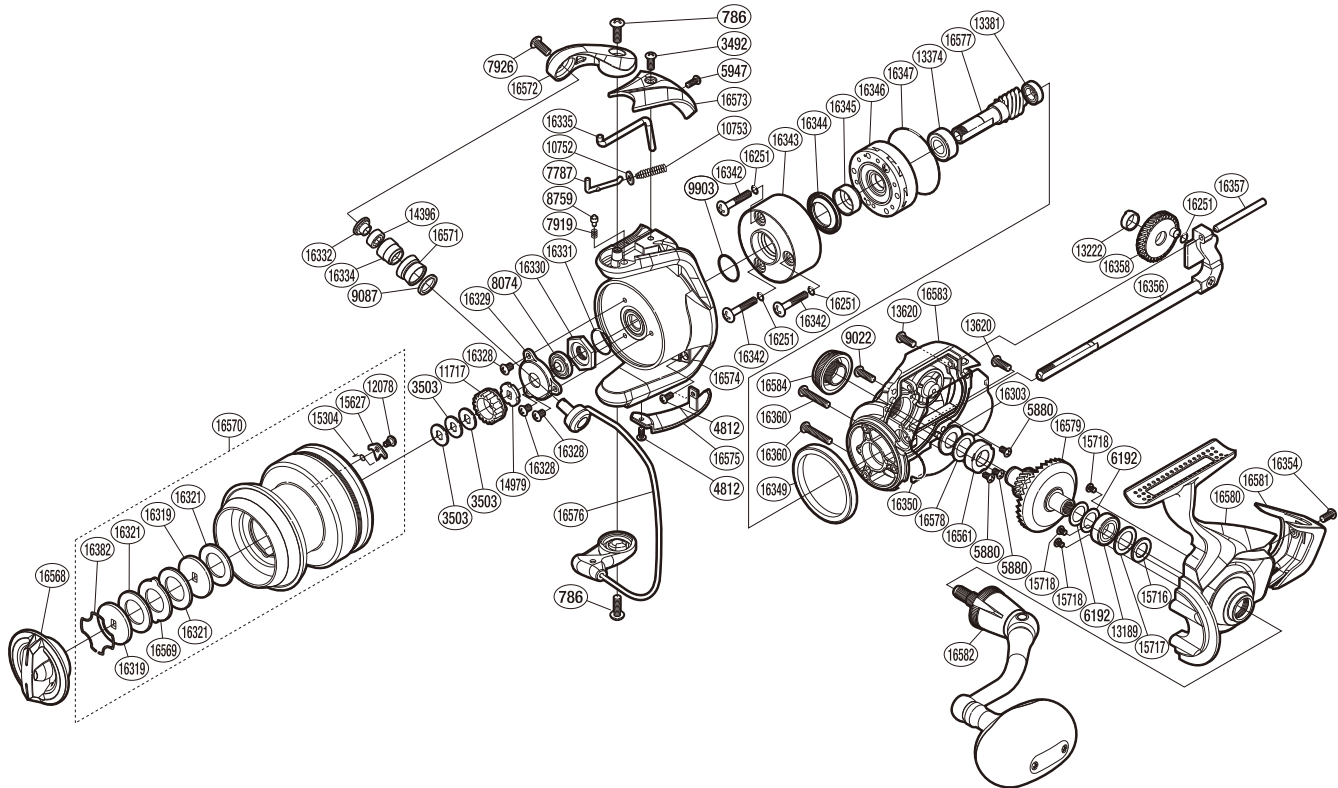

SHIMANO

SPHEROS S A-RB

14SP5000SW

Please note that the number of adjusting washers may not be the same as shown in the exploded views.
(Adjustment will vary with each individual product.)

(51SD955004G)

Part No.	Description	Part No.	Description	Part No.	Description
RD 0786	Screw	RD14979	Spool Support B	RD16354	Screw
RD 3492	Screw	RD15304	Drag Click Spring	RD16356	Main Shaft Assembly
RD 3503	Spool Washer	RD15627	Drag Click	RD16357	Oscillating Guide
RD 4812	Screw	RD15716	Bearing Water Proof	RD16358	Oscillating Gear
RD 5880	Screw	RD15717	Washer	RD16360	Screw
RD 5947	Screw	RD15718	Screw	RD16382	Drag Washers Retainer
RD 6192	Washer	RD16251	O Ring	RD16561	Drive Gear Bushing
RD 7787	Bail Spring Guide A	RD16303	Bearing Water Proof	RD16568	Drag Knob
RD 7919	Click Spring	RD16319	Key Washer	RD16569	Eared Washer
RD 7926	Screw	RD16321	Drag Washer	RD16570	Spool Assembly
RD 8074	Bearing Water Proof	RD16328	Screw	RD16571	Line Roller
RD 8759	Click Pin	RD16329	Nut Lock Plate	RD16572	Bail Arm
RD 9022	Screw	RD16330	Rotor Nut	RD16573	Bail Spring Cover
RD 9087	Line Roller Spacer	RD16331	O Ring	RD16574	Rotor
RD 9903	O Ring	RD16332	Line Roller Washer	RD16575	Bail Hold Support Guard
RD10752	Spring Guide A Support	RD16333	Bail Trip Lever	RD16576	Bail Assembly
RD10753	Bail Spring	RD16342	Screw	RD16577	Pinion Gear
RD11717	Spool Support A	RD16343	Roller Clutch Water Proof Cover	RD16578	Washer
RD12078	Screw	RD16344	Roller Clutch Water Proof	RD16579	Drive Gear
RD13189	Ball Bearing	RD16345	Rotor Ring	RD16580	Side Cover
RD13222	Oscillating Gear Bushing	RD16346	Roller Clutch Assembly	RD16581	Rear Protector
RD13374	Ball Bearing	RD16347	Roller Clutch Cover Seal	RD16582	Handle Assembly
RD13381	Ball Bearing	RD16349	Friction Ring	RD16583	Body
RD13620	Screw	RD16350	Body Seal	RD16584	Handle Screw Cap
RD14396	Ball Bearing				